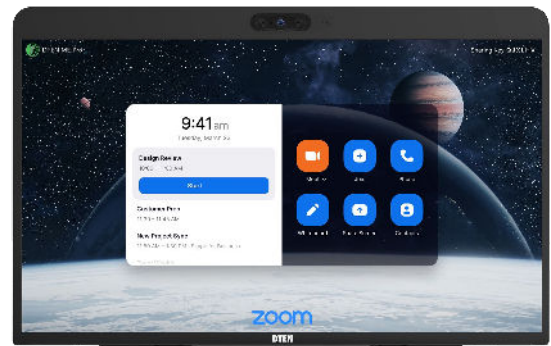

DTEN ME Pro

27" Personal Meeting and Collaboration Device

SPECIFICATIONS

Software	DTEN OS
All-in-One	Multi-touch Display 3-Camera Array 8-Microphone Array Integrated Speakers
Display	LED 27" 16:9 1080p Capacitive Touch Display
Camera System	3 Camera array Horizontal Field of View (HFOV): 160° Combined
Audio System	8 Microphone array Integrated Stereo Speakers Acoustic Echo Cancellation Automatic Gain Control (AGC) AI-based Noise Cancellation DTEN Smart Connect
Network	Ethernet (RJ-45) WiFi 2.4Ghz & 5Ghz (802.11a/b/g/n, 802.11ac) IPv4 Dynamic Host Configuration Protocol (DHCP)/ Static HTTP/HTTPS Proxy Support
Inputs & Outputs	Ethernet LAN (RJ45) x 1 HDMI In x 1 USB Type-C x 1
In the Box	Power Cord and Adapter HDMI cable x 1 USB Type-C Cable x 1 HDMI to USB Type-C Dongle x 1
Power	100 to 240 VAC, 50 to 60 Hz
Product Dimensions	24.25 x 15.4 x 4.1 in (616mm x 391mm x 104mm)
Product Weight	14.33 lb (6.5 kg)
Packaging Dimensions	28.94 x 7.87 x 19.6 in (735 x 200 x 498mm)
Packaging Weight	19.8 lb (9 kg)
Operating Temperature and Humidity	Operating Temperature 0°C to 40°C Storage Temperature -10°C to 60°C Operating Humidity 20% to 80% RH Storage Humidity 10% to 60% RH