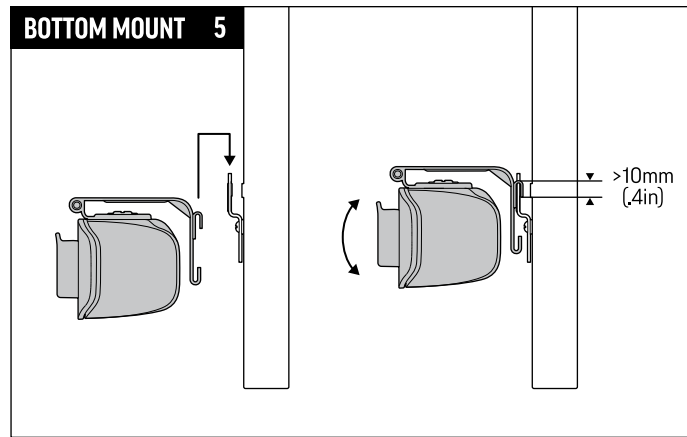

www.poly.com/support/studio-r30

Recyclable where facilities exist

© 2022 Poly. All trademarks are the property of their respective owners.

1725-69362-001B 06.22