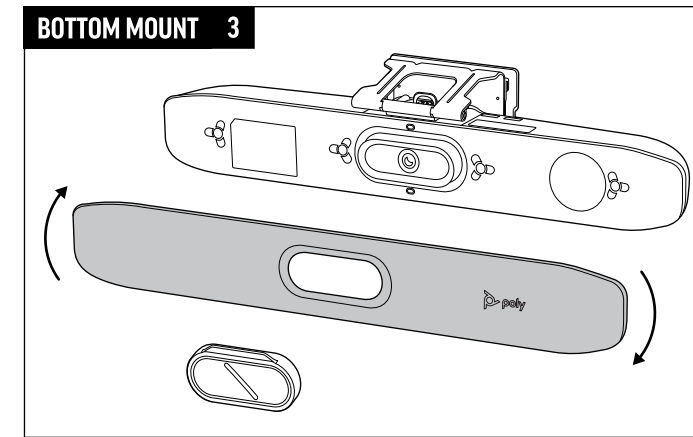

www.poly.com/support/studio-r30

Recyclable where facilities exist

© 2022 Poly. All trademarks are the property of their respective owners.

1725-69362-001B 06.22