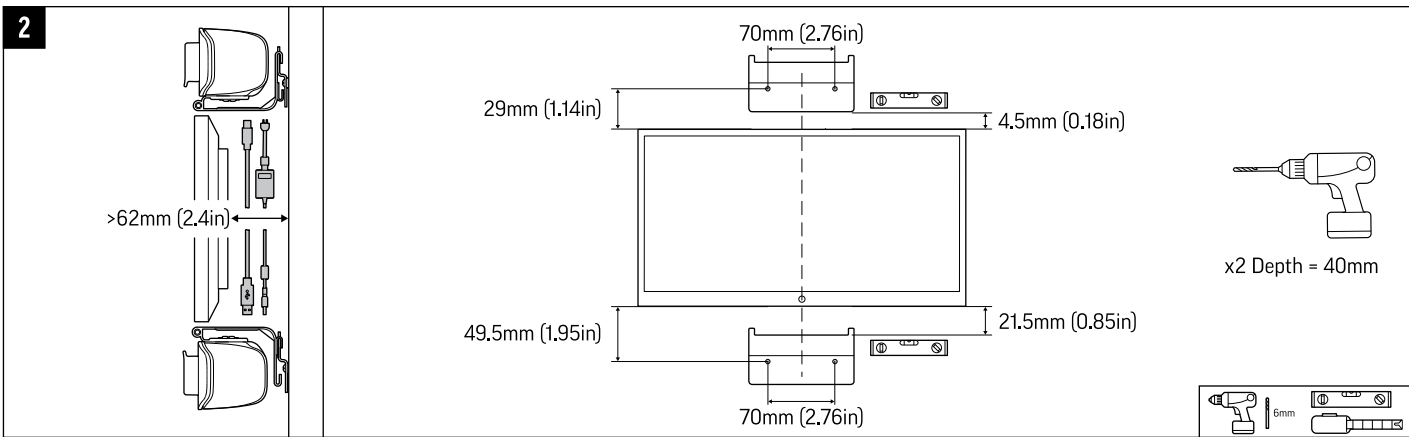

www.poly.com/support/studio-r30

Recyclable where facilities exist

© 2022 Poly. All trademarks are the property of their respective owners.

1725-69362-001B 06.22