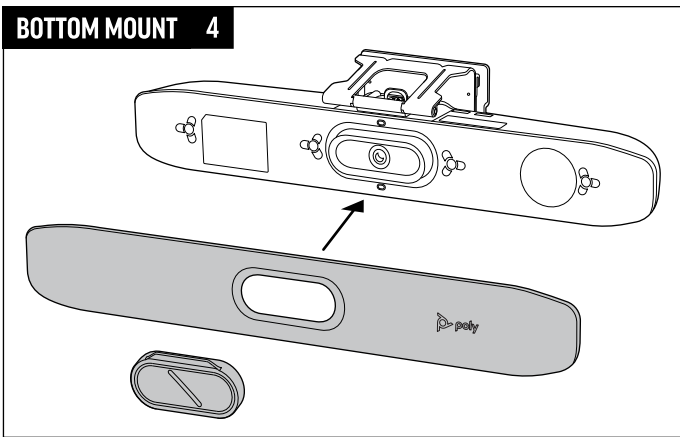

www.poly.com/support/studio-r30

Recyclable where facilities exist

© 2022 Poly. All trademarks are the property of their respective owners.

1725-69362-001B 06.22