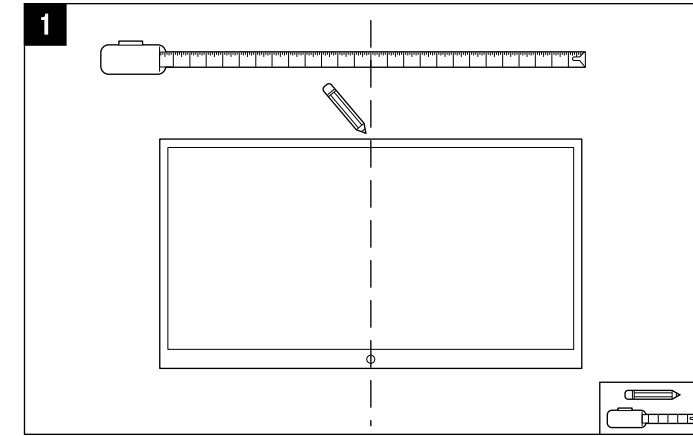

www.poly.com/support/studio-r30

Recyclable where facilities exist

© 2022 Poly. All trademarks are the property of their respective owners.

1725-69362-001B 06.22