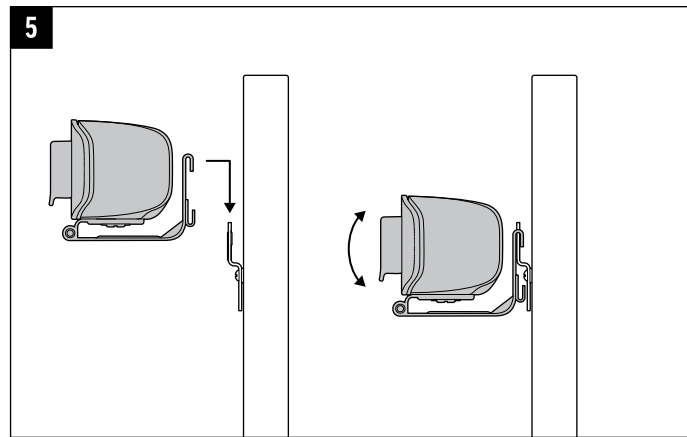

www.poly.com/support/studio-r30

Recyclable where facilities exist

© 2022 Poly. All trademarks are the property of their respective owners.

1725-69362-001B 06.22