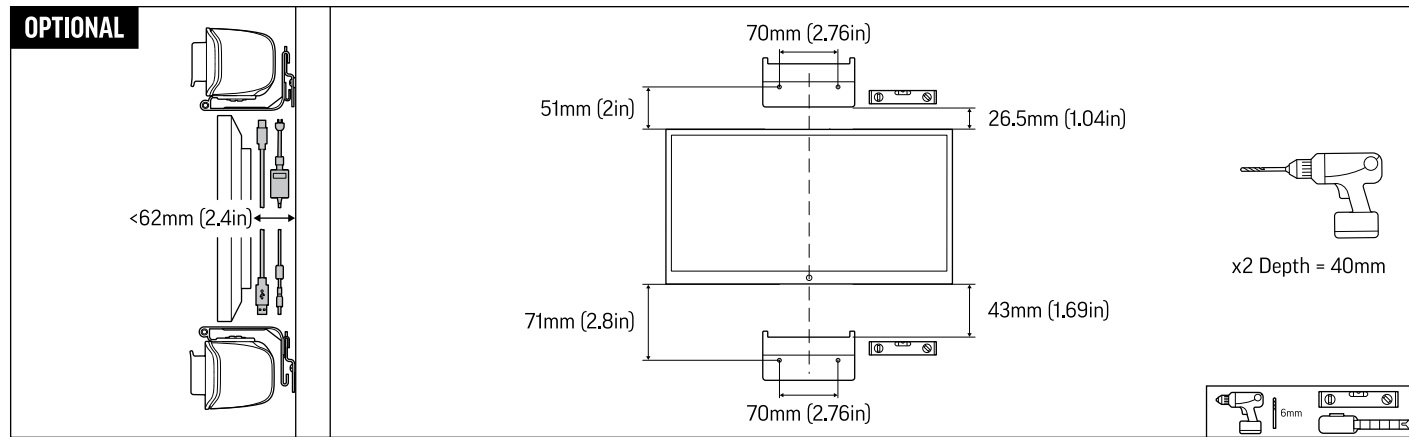

www.poly.com/support/studio-r30

Recyclable where facilities exist

© 2022 Poly. All trademarks are the property of their respective owners.

1725-69362-001B 06.22