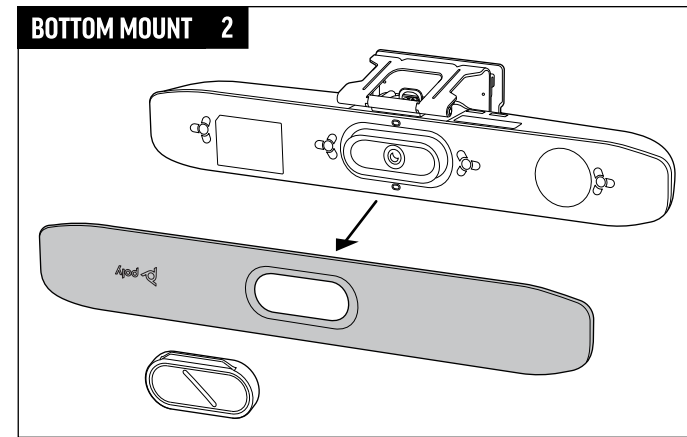

www.poly.com/support/studio-r30

Recyclable where facilities exist

© 2022 Poly. All trademarks are the property of their respective owners.

1725-69362-001B 06.22