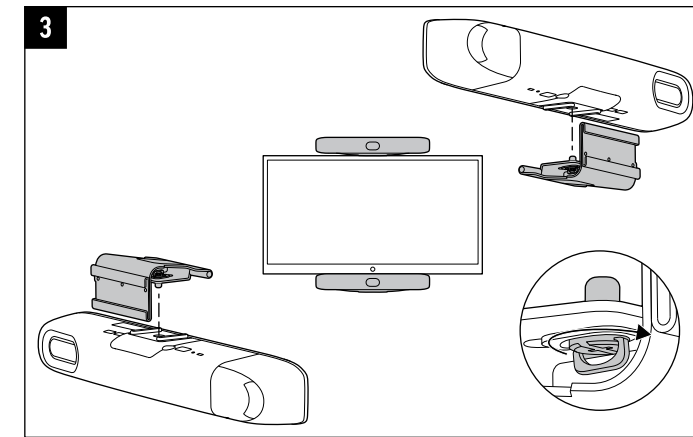

www.poly.com/support/studio-r30

Recyclable where facilities exist

© 2022 Poly. All trademarks are the property of their respective owners.

1725-69362-001B 06.22