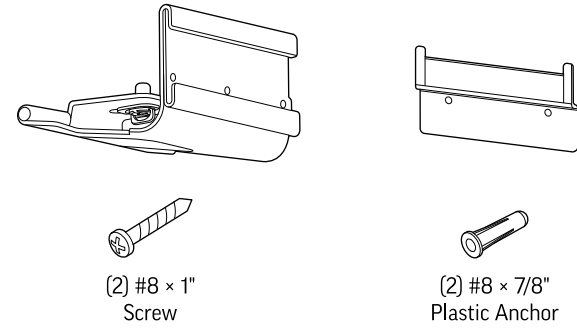

QUICK START

POLY STUDIO R30 WALL MOUNT

TOOLS NEEDED

CONTENTS

MOUNTING OPTIONS

www.poly.com/support/studio-r30

Recyclable where facilities exist

© 2022 Poly. All trademarks are the property of their respective owners.

1725-69362-001B 06.22