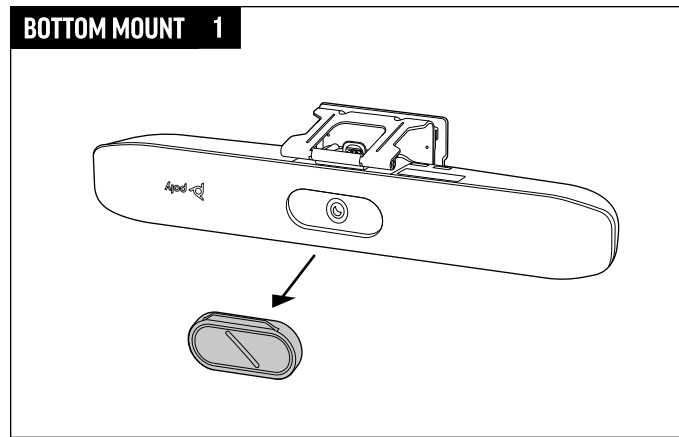

www.poly.com/support/studio-r30

Recyclable where facilities exist

© 2022 Poly. All trademarks are the property of their respective owners.

1725-69362-001B 06.22