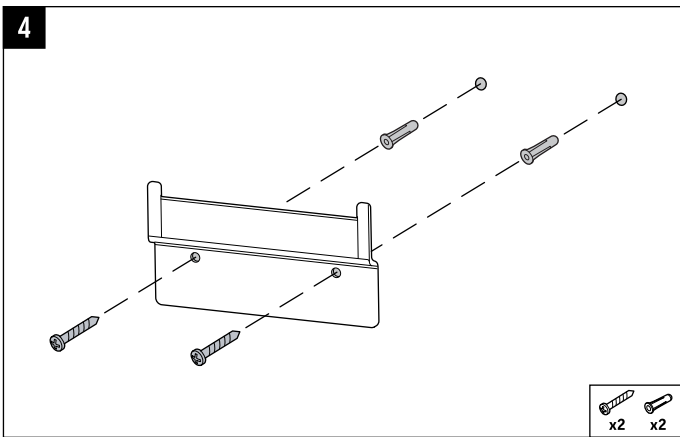

www.poly.com/support/studio-r30

Recyclable where facilities exist

© 2022 Poly. All trademarks are the property of their respective owners.

1725-69362-001B 06.22