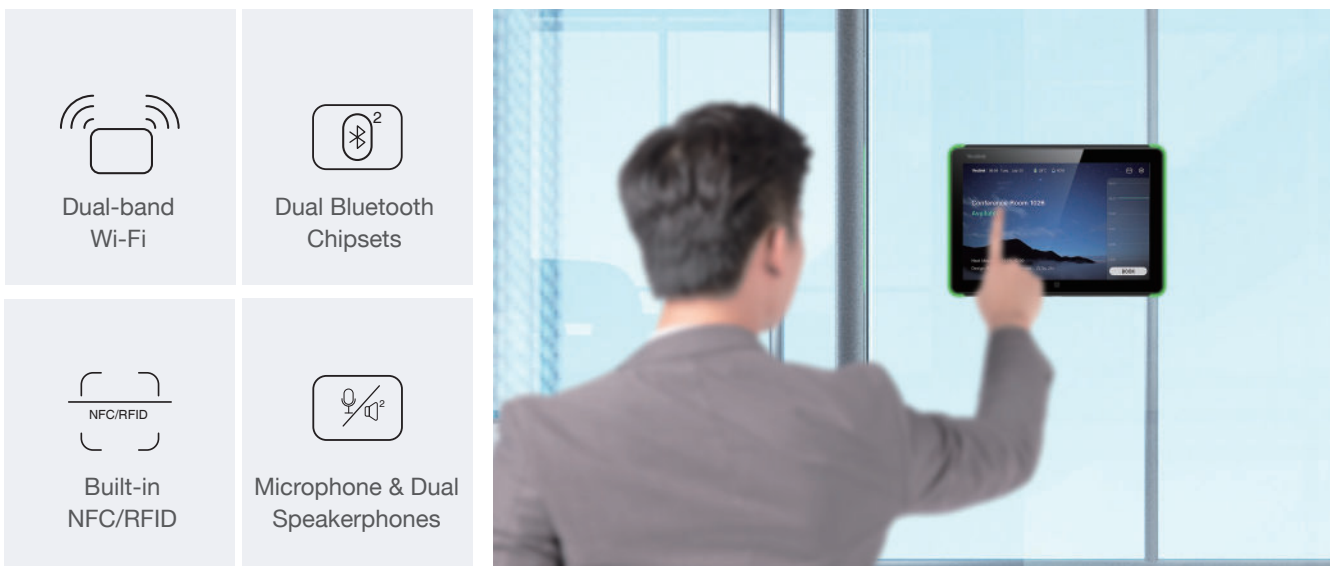

Perform with Enterprise-grade Capabilities

- Support dual-band 802.11ac Wi-Fi module for wireless deployment with enhanced network stability and efficiency.
- Embedded dual Bluetooth 5.0 chipsets for extended features such as Bluetooth gateway – pairing with RoomSensor to enable auto reserve/release*.
- Support NFC/RFID for advanced ID authorization and attendee check-in*.
- Built-in microphone array and dual speakerphones for future expansions like virtual assistants, administrator call, etc.

*Features supported by meeting scheduling applications