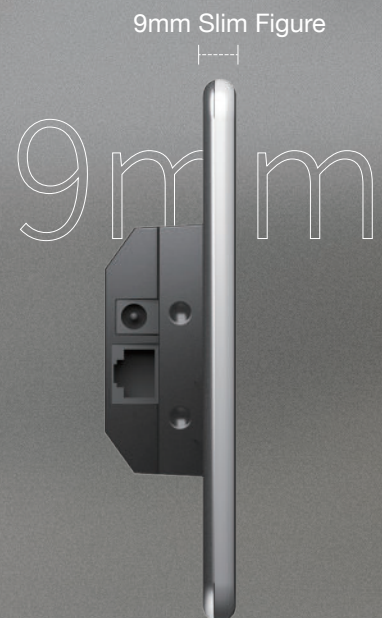

Dedicated Interface, Modern Stylish Design

Slim and compact, along with elegant and metal appearance, the panel is ideal and congruent for modern workspaces. It also brings superior visual and interactive experience on the 8-inch touchscreen with anti-fingerprint craft as well as the light and proximity sensor.

Auto Brightness Adjustment

Auto Screen Wakeup

Anti-fingertip

Slim Figure

Vibrant LED Bars, Room Status At-a-glance

Checking the availability of a meeting room becomes ever easier with the colored LED bars. The bilateral cambered, full-RGB LED bars, allowing for customized color settings, are of high visibility from any angle of view.