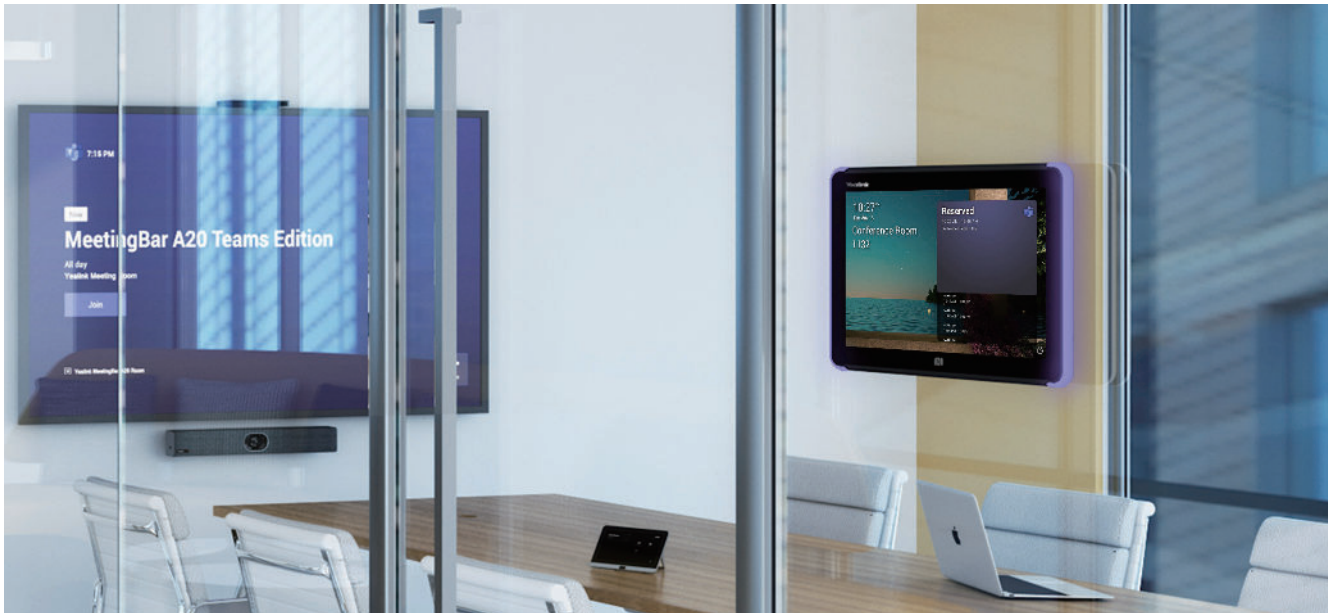

Broad Platform Compatibilities

Compatible with Yealink Workspace Management Platform, Microsoft Teams and other third-party meeting platforms, the RoomPanel offers experiences of your choice for various meeting scenarios and environments.