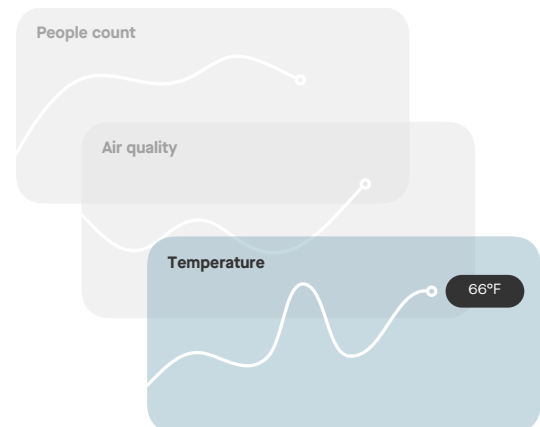

Just works.

Neat Bar self-activates the moment you walk in the room, immediately turning on your meeting room monitor and checking you into the room. Then with just one tap, you can wirelessly share your screen or start your meeting. Aside from outstanding audio and video quality, Neat Bar comes with a bunch of unique capabilities, as follows:

Neat Symmetry enables those remote to see everyone in the meeting room equally up close on their screen for more inclusive, detailed and life-size interaction. What's more, it instinctively frames and tracks each in-room participant, meaning people can stand up to stretch or move around for better wellbeing while remaining wholly engaged. As a result, they stay more energized, focused, and productive for longer. Finally, Neat Audio incorporates advanced audio processing that enhances human vocal pickup and removes distracting noises like a fan or air conditioning. At the same time, Neat Boundary enables you to set the width and depth of your meeting space to avoid the camera accidentally detecting, auto-framing and tracking anyone not involved in your video call.

Fully managed and supported.

Neat removes complexities and threats thanks to our secure, single-purpose hardware devices, meaning no stressing about passwords and patches. Plus, you can install all the latest upgrades with just one click.