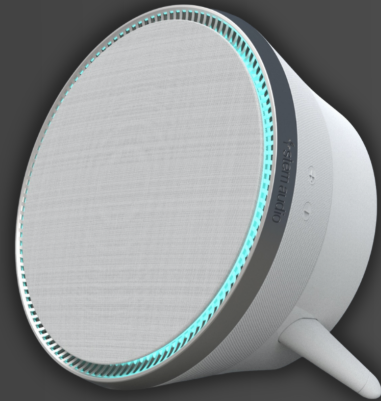

MEET STEM SPEAKER

Stem Speaker's innovative design gives you the option to mount the device on the ceiling, wall, or table for ultimate flexibility. With its powerful driver and built-in technology, Stem Speaker delivers an exceptional sound experience in any meeting room. As an ecosystem device you can mix and match devices until your room is customized to meet your needs.

Features

- Power over Ethernet (PoE+) connectivity
- Three mounting options: wall mount, standing, or ceiling mount
- Controls on the device include: Volume Up & Down
- LED light ring
- Compatible with other ecosystem devices
- Dimensions: 9" X 4"

Mix and match all Stem devices for a customized audio solution.

Set up, control, and manage your rooms and devices on your network.

Stem solutions are compatible with your favorite conferencing platforms.